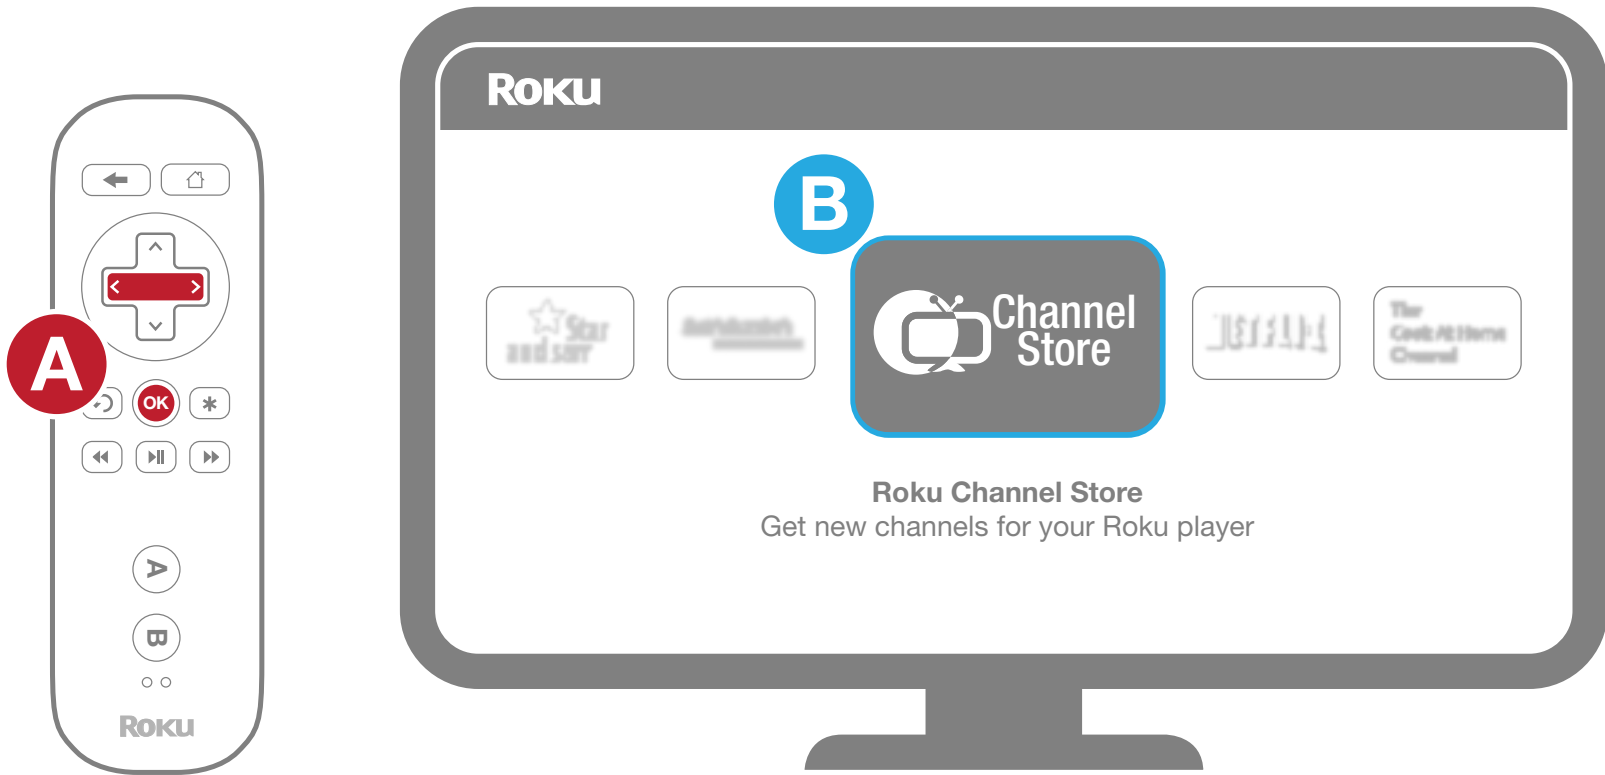

## GETTING PASTOR SCOTT'S APP FROM THE ROKU CHANNEL STORE

---

### STEP 1:

From your main menu of channels, use your Roku remote's left and right arrows **A** to move your cursor to the **Roku Channel Store icon B**. With the icon selected, press **Ok**.

## STEP 2:

Using your Roku remote, press the up and down arrows **A** to move your cursor to the **Religion and Spirituality** **B** section of the Roku App Store.