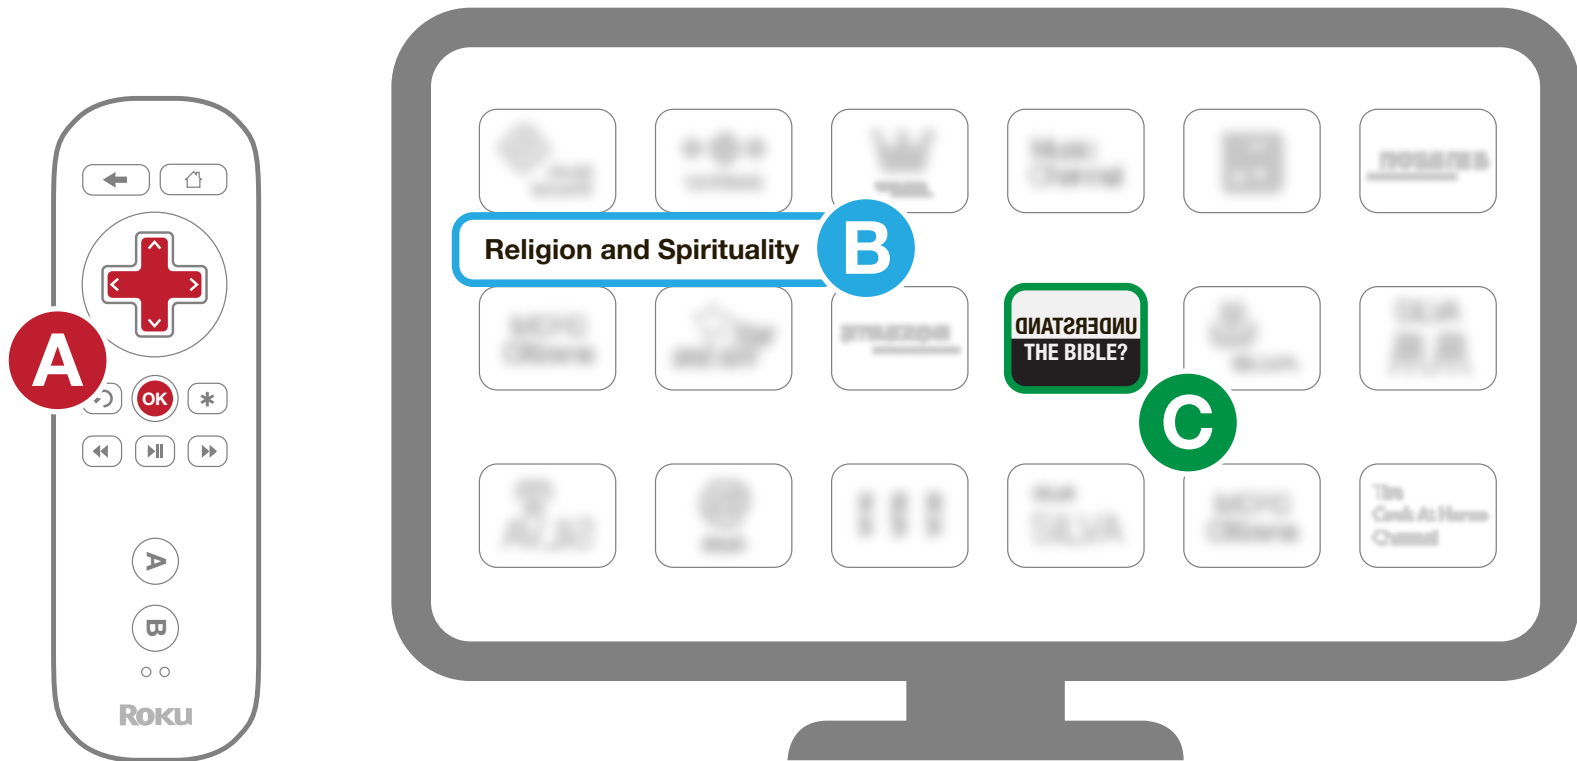

### STEP 1:

From your main menu of channels, use your Roku remote's left and right arrows **A** to move your cursor to the **Roku Channel Store icon B**. With the icon selected, press **Ok**.

## STEP 2:

Using your Roku remote, press the up and down arrows **A** to move your cursor to the **Religion and Spirituality** **B** section of the Roku App Store.

## STEP 3:

Use the left and right arrows **A** to move your cursor to highlight the **Understand The Bible?** icon **C** and press the **Ok** button.

## PLAYING PASTOR SCOTT'S APP

With Pastor Scott's app added to your channel menu, press the **Home** button **A** on your Roku remote. Use the left and right arrows to move your cursor and highlight the **Understand The Bible? icon** **B**. With the icon selected, press **Ok** **C**.