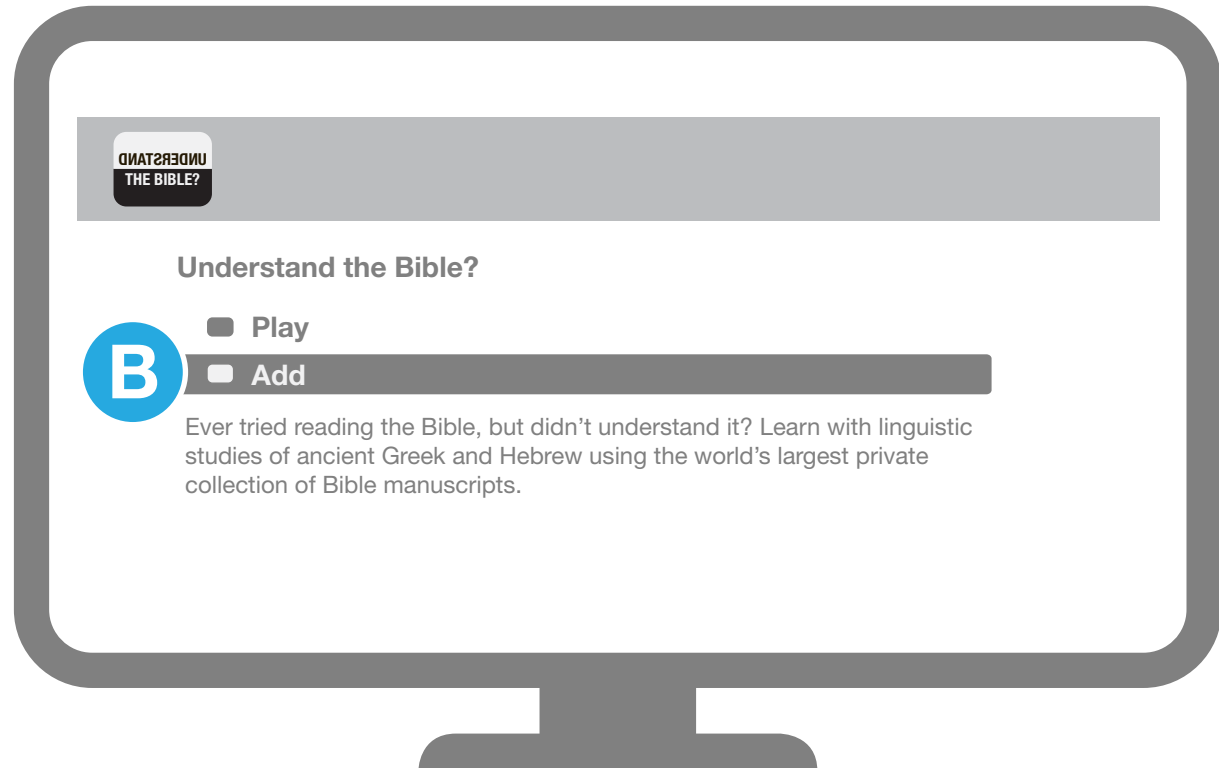

STEP 4:

Using your Roku remote's up and down arrows **A**, highlight the **Add** menu option **B** and press **Ok** **A**. You have now added Pastor Scott's app to your channel menu.